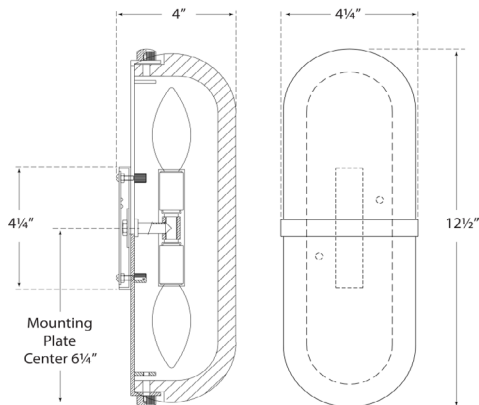

Melange Pill Form Sconce

KW2012AB-ALB

Materials Shown

**Antique-Burnished Brass with
Alabaster**

Available in

**Antique-Burnished Brass
Bronze
Polished Nickel**

Dimensions

O/A Height: 12.5"
Width: 4.25"
Extension: 4"
Backplate: 4.25" Round

Materials Shown

Polished Nickel with Alabaster

Available in

Antique-Burnished Brass

Bronze

Polished Nickel

Dimensions

O/A Height: 12.5"

Width: 4.25"

Extension: 4"

Backplate: 4.25" Round

Socket

2 - E12 Candelabra

Wattage

2 - 12 LED B11

Weight

Polished Nickel

Dimensions

O/A Height: 12.5"

Width: 4.25"

Extension: 4"

Backplate: 4.25" Round

Socket

2 - E12 Candelabra