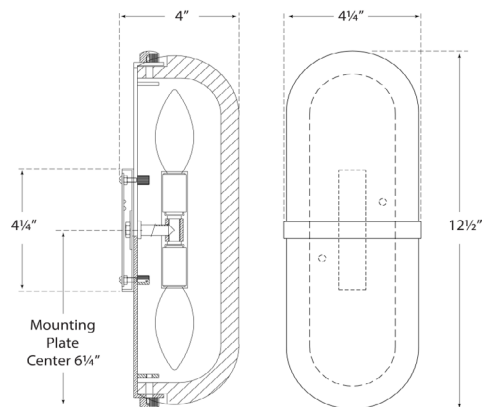

Melange Pill Form Sconce

KW2012AB-ALB

Materials Shown

**Antique-Burnished Brass with
Alabaster**

Available in

**Antique-Burnished Brass
Bronze
Polished Nickel**

Dimensions

O/A Height: 12.5"
Width: 4.25"
Extension: 4"
Backplate: 4.25" Round

Materials Shown

Polished Nickel with Alabaster

Available in

Antique-Burnished Brass

Bronze

Polished Nickel

Dimensions

O/A Height: 12.5"

Width: 4.25"

Extension: 4"

Backplate: 4.25" Round

Socket

2 - E12 Candelabra

Wattage

2 - 12 LED B11

Weight

Polished Nickel

Dimensions

O/A Height: 12.5"

Width: 4.25"

Extension: 4"

Backplate: 4.25" Round

Socket

2 - E12 Candelabra